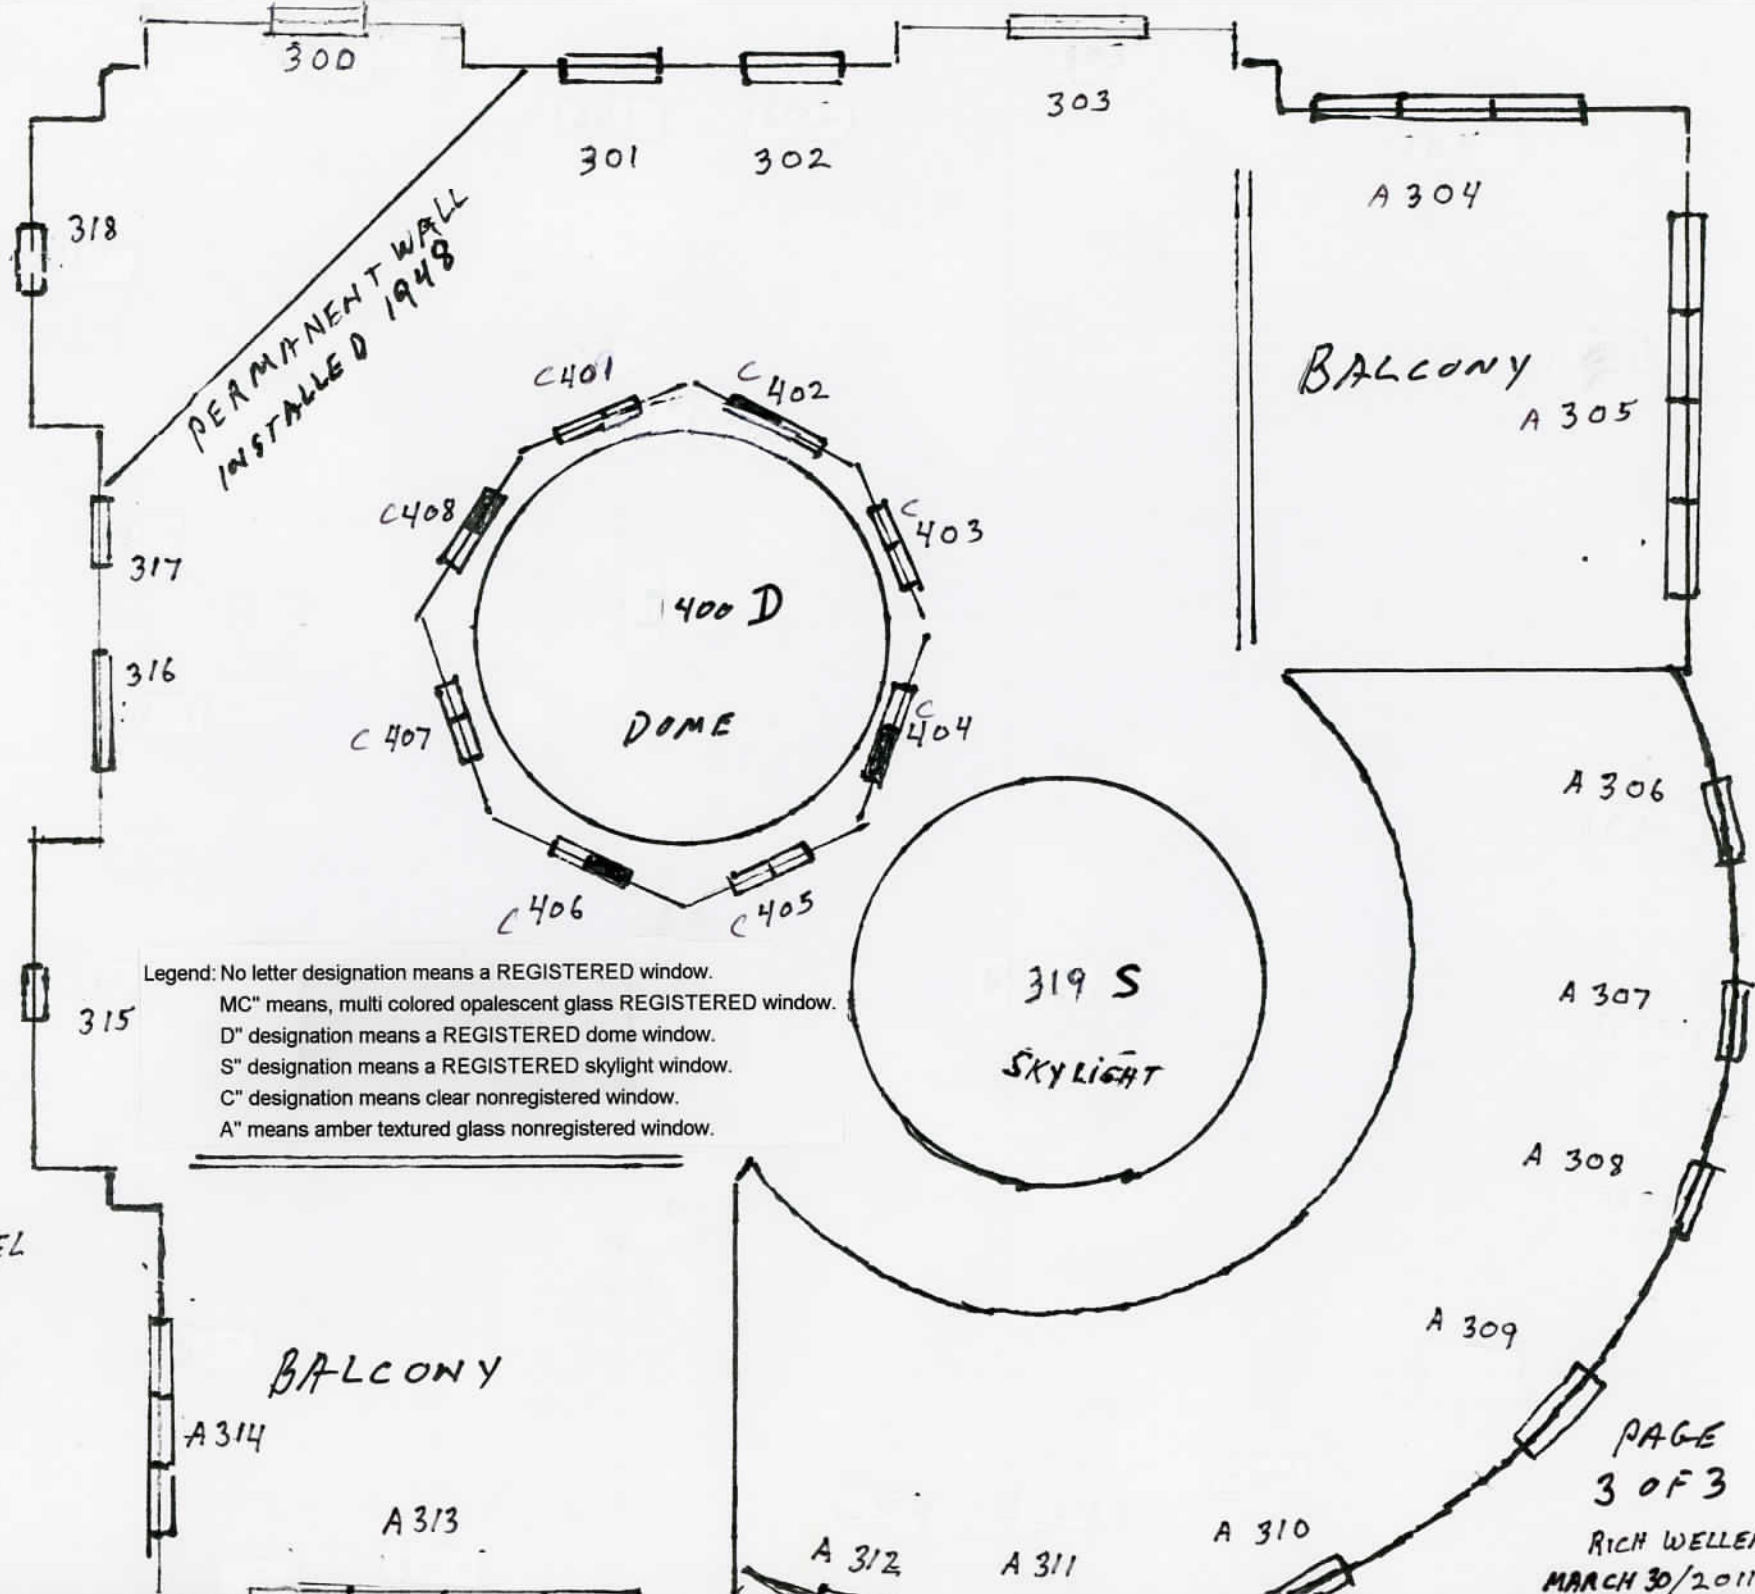

Legend: No letter designation means a REGISTERED window.
MC" means, multi colored opalescent glass REGISTERED window.
D" designation means a REGISTERED dome window.
S" designation means a REGISTERED skylight window.
C" designation means clear nonregistered window.
A" means amber textured glass nonregistered window.

3RD. FLOOR
BALCONY LEVEL
&
4TH FLOOR
ABOVE THE
DOME

PAGE
3 OF 3
RICH WELLER
MARCH 30/2011