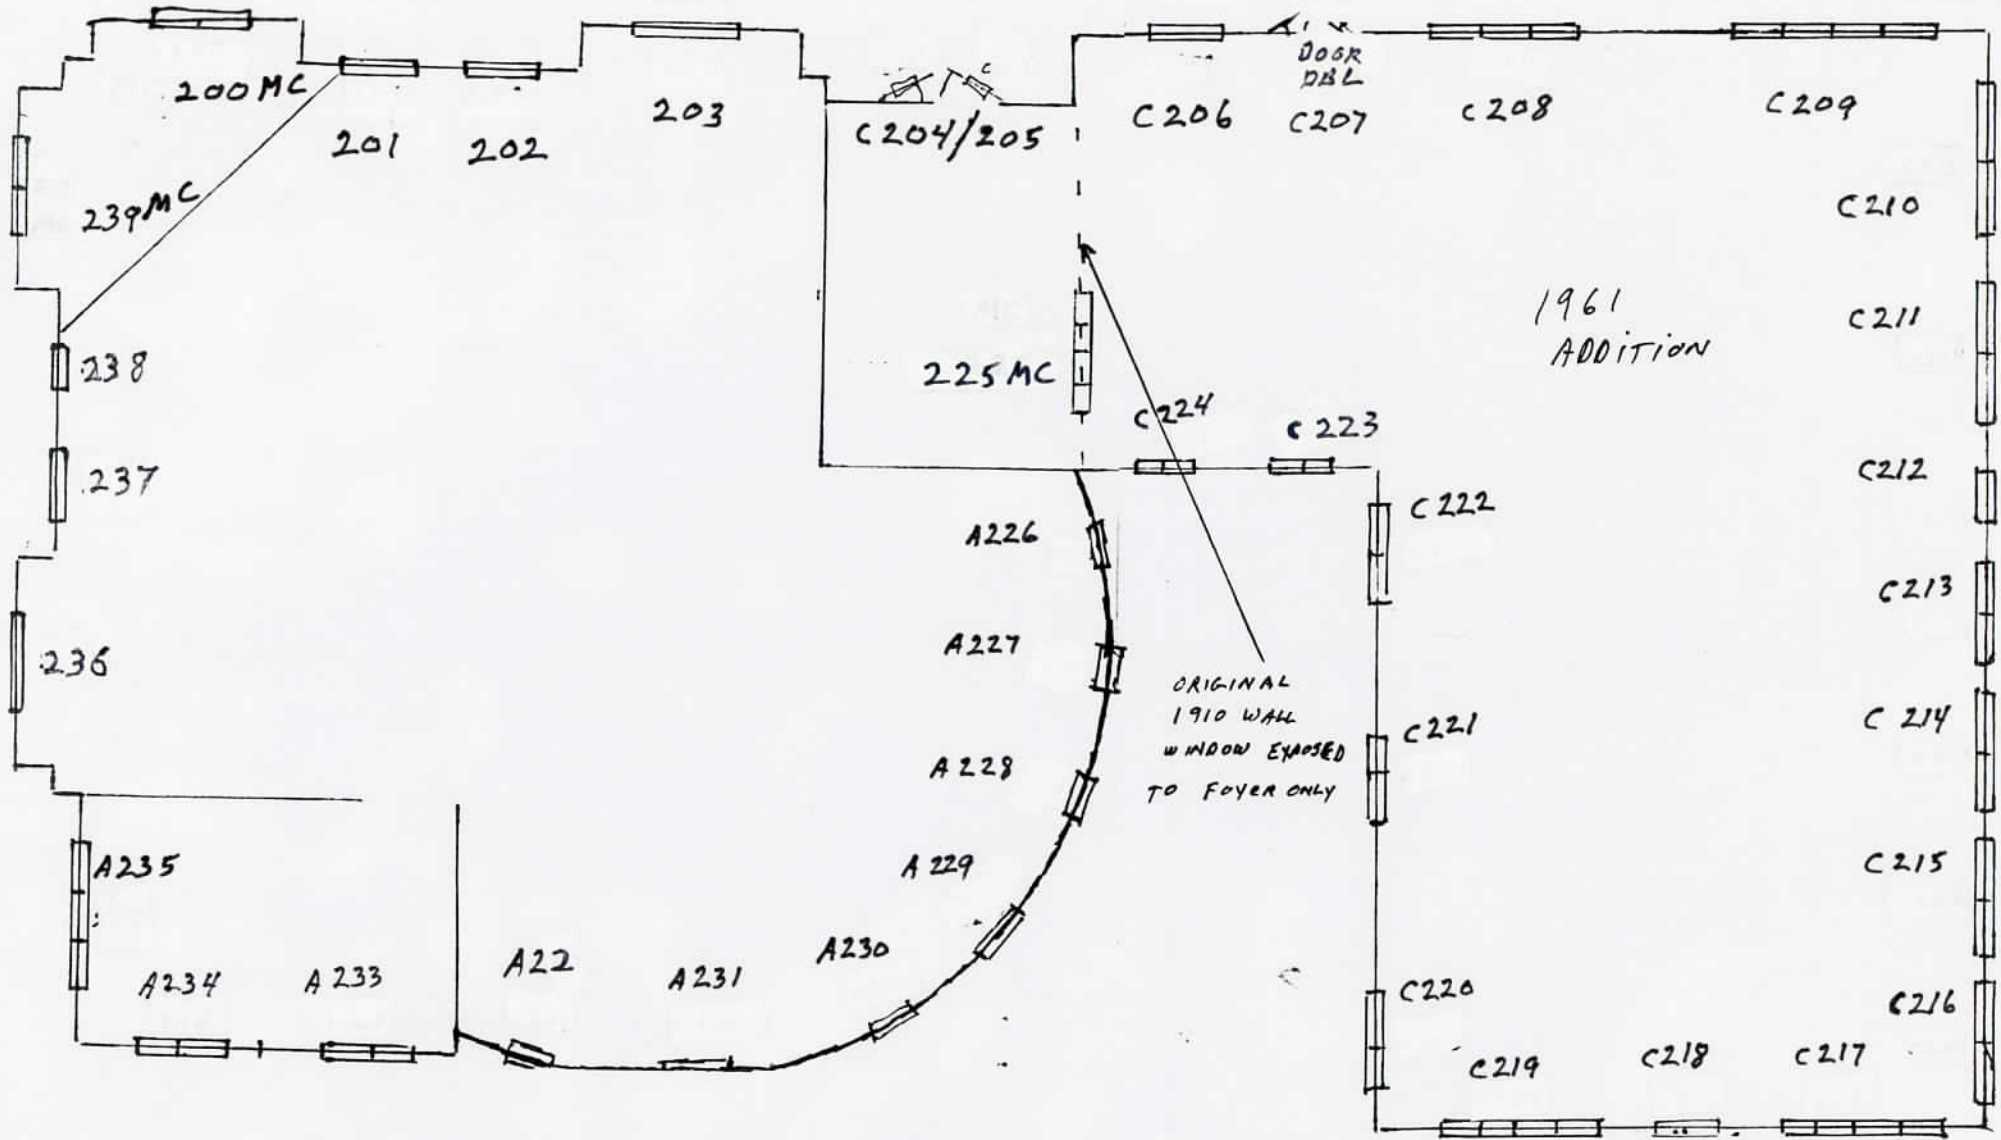

LEGEND: C = CLEAR GLASS

ALL CLEAR ON THIS LEVEL

BASEMENT LEVEL

PAGE 1 OF 3

RICH WELER  
 MARCH 30/2011  
 MSGC 11.0005

Legend: No letter designation means a REGISTERED window.  
 MC" means, multi colored opalescent glass REGISTERED window.  
 D" designation means a REGISTERED dome window.  
 S" designation means a REGISTERED skylight window.  
 C" designation means clear nonregistered window.  
 A" means amber textured glass nonregistered window.

2ND FLOOR  
 SANCTUARY LEVEL

PAGE 2 OF 3

RICH WELER  
 MARCH 30/2011  
 MSGE 11.0005

Legend: No letter designation means a REGISTERED window.  
 MC" means, multi colored opalescent glass REGISTERED window.  
 D" designation means a REGISTERED dome window.  
 S" designation means a REGISTERED skylight window.  
 C" designation means clear nonregistered window.  
 A" means amber textured glass nonregistered window.