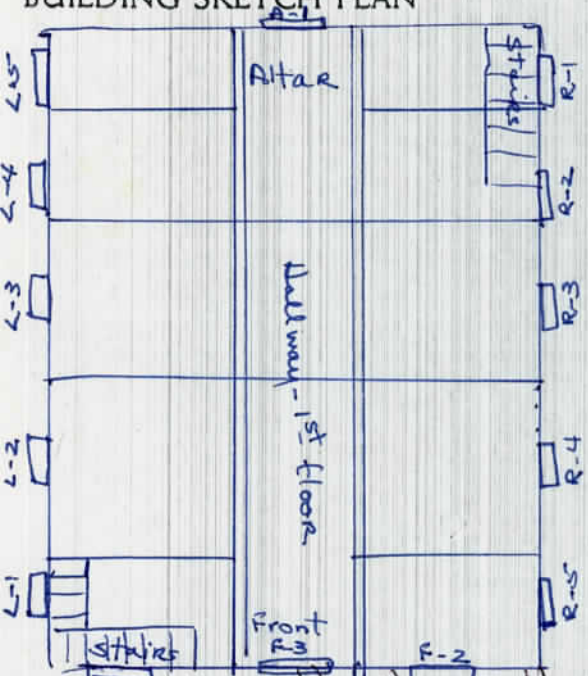

BUILDING SKETCH PLAN

Name of Building: Heritage Hall (Formerly Holy Ghost Luth. Church)