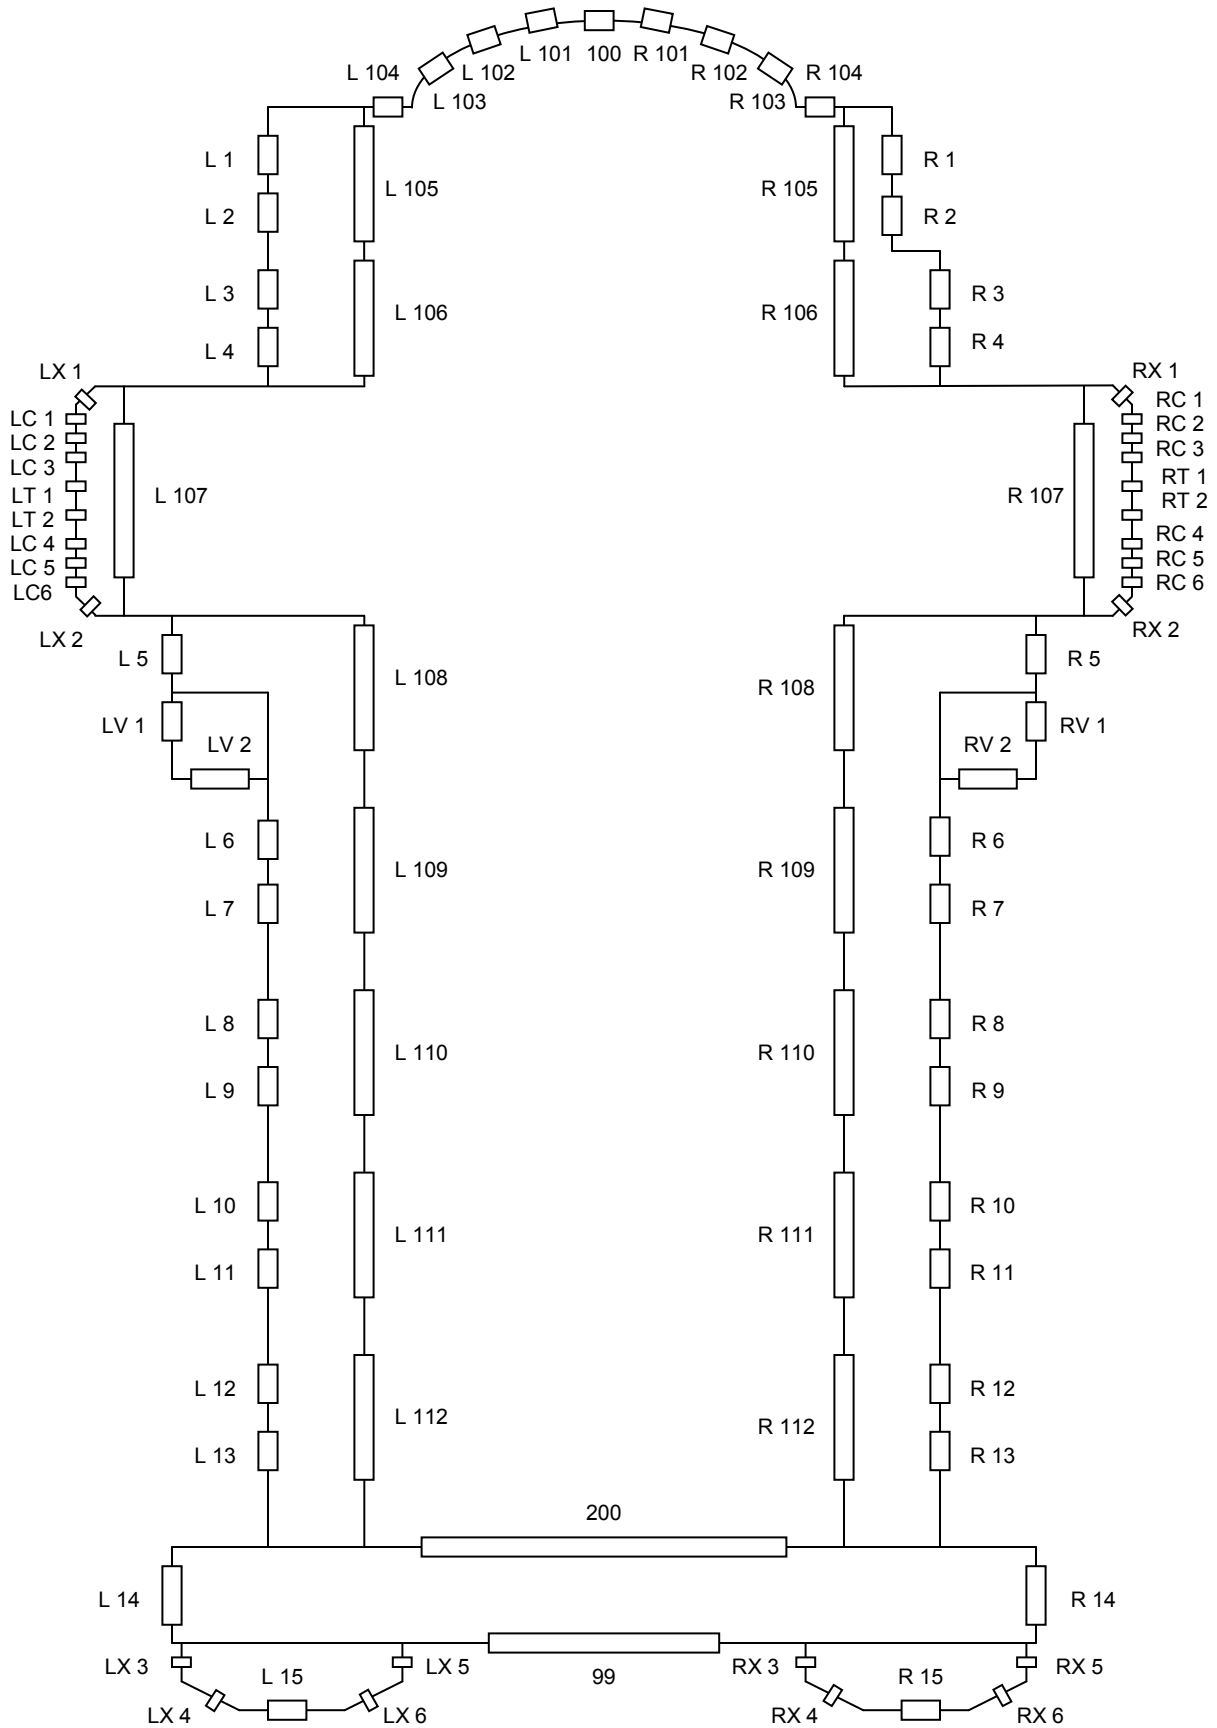

St Alphonse Catholic Church - Dearborn, Michigan

Stained Glass Window Layout

Drawn by David A. Katona
 5/19/2007
 Not to Scale