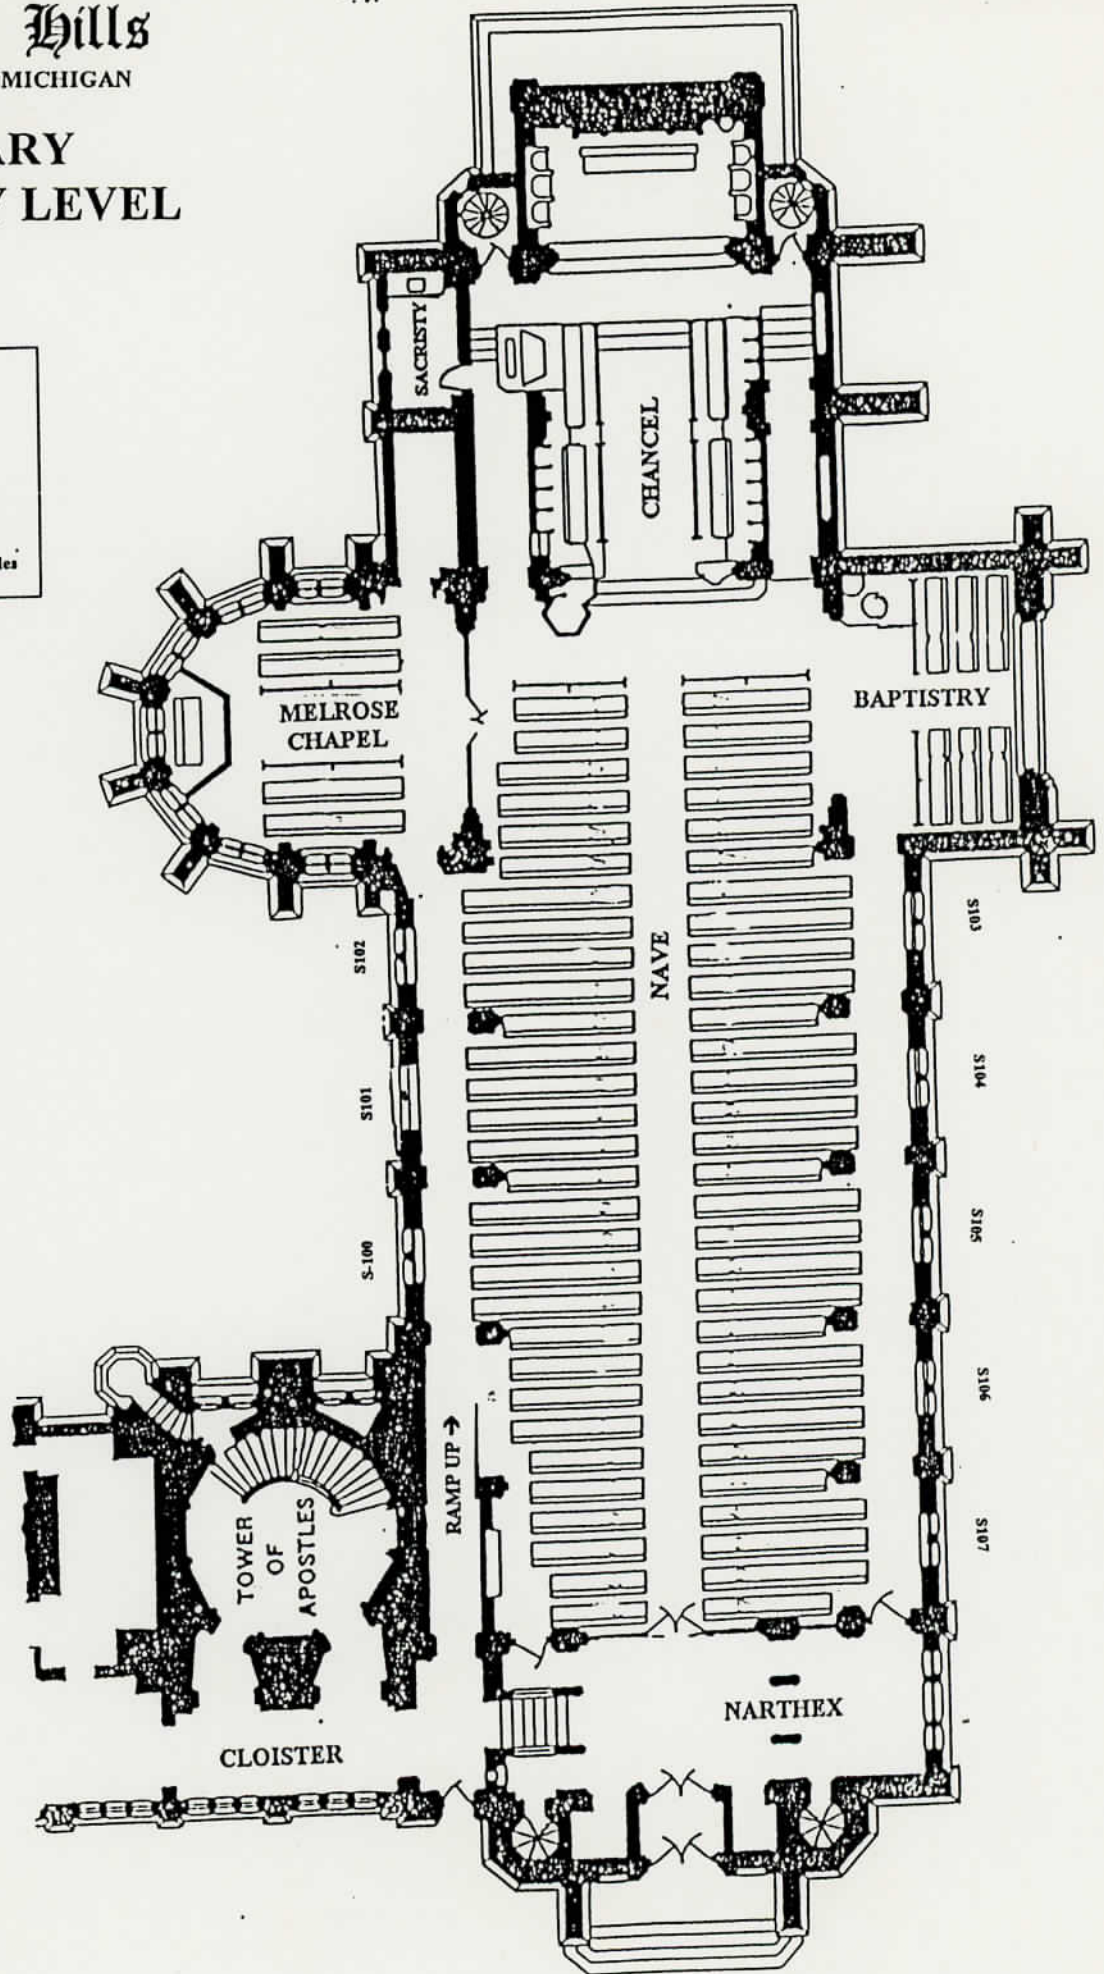

Kirk in the Hills

BLOOMFIELD HILLS, MICHIGAN

SANCTUARY CLERESTORY LEVEL

1. **LEGEND**
2. A - Abbey
   - B - Balcony
   - C - Cloister
   - G - Galliee
   - K - Kirk House
   - N - Noah Chapel
   - R - Refectory
   - S - Sanctuary
   - T - Tower of the Apostles
   - Y - Youth Facility