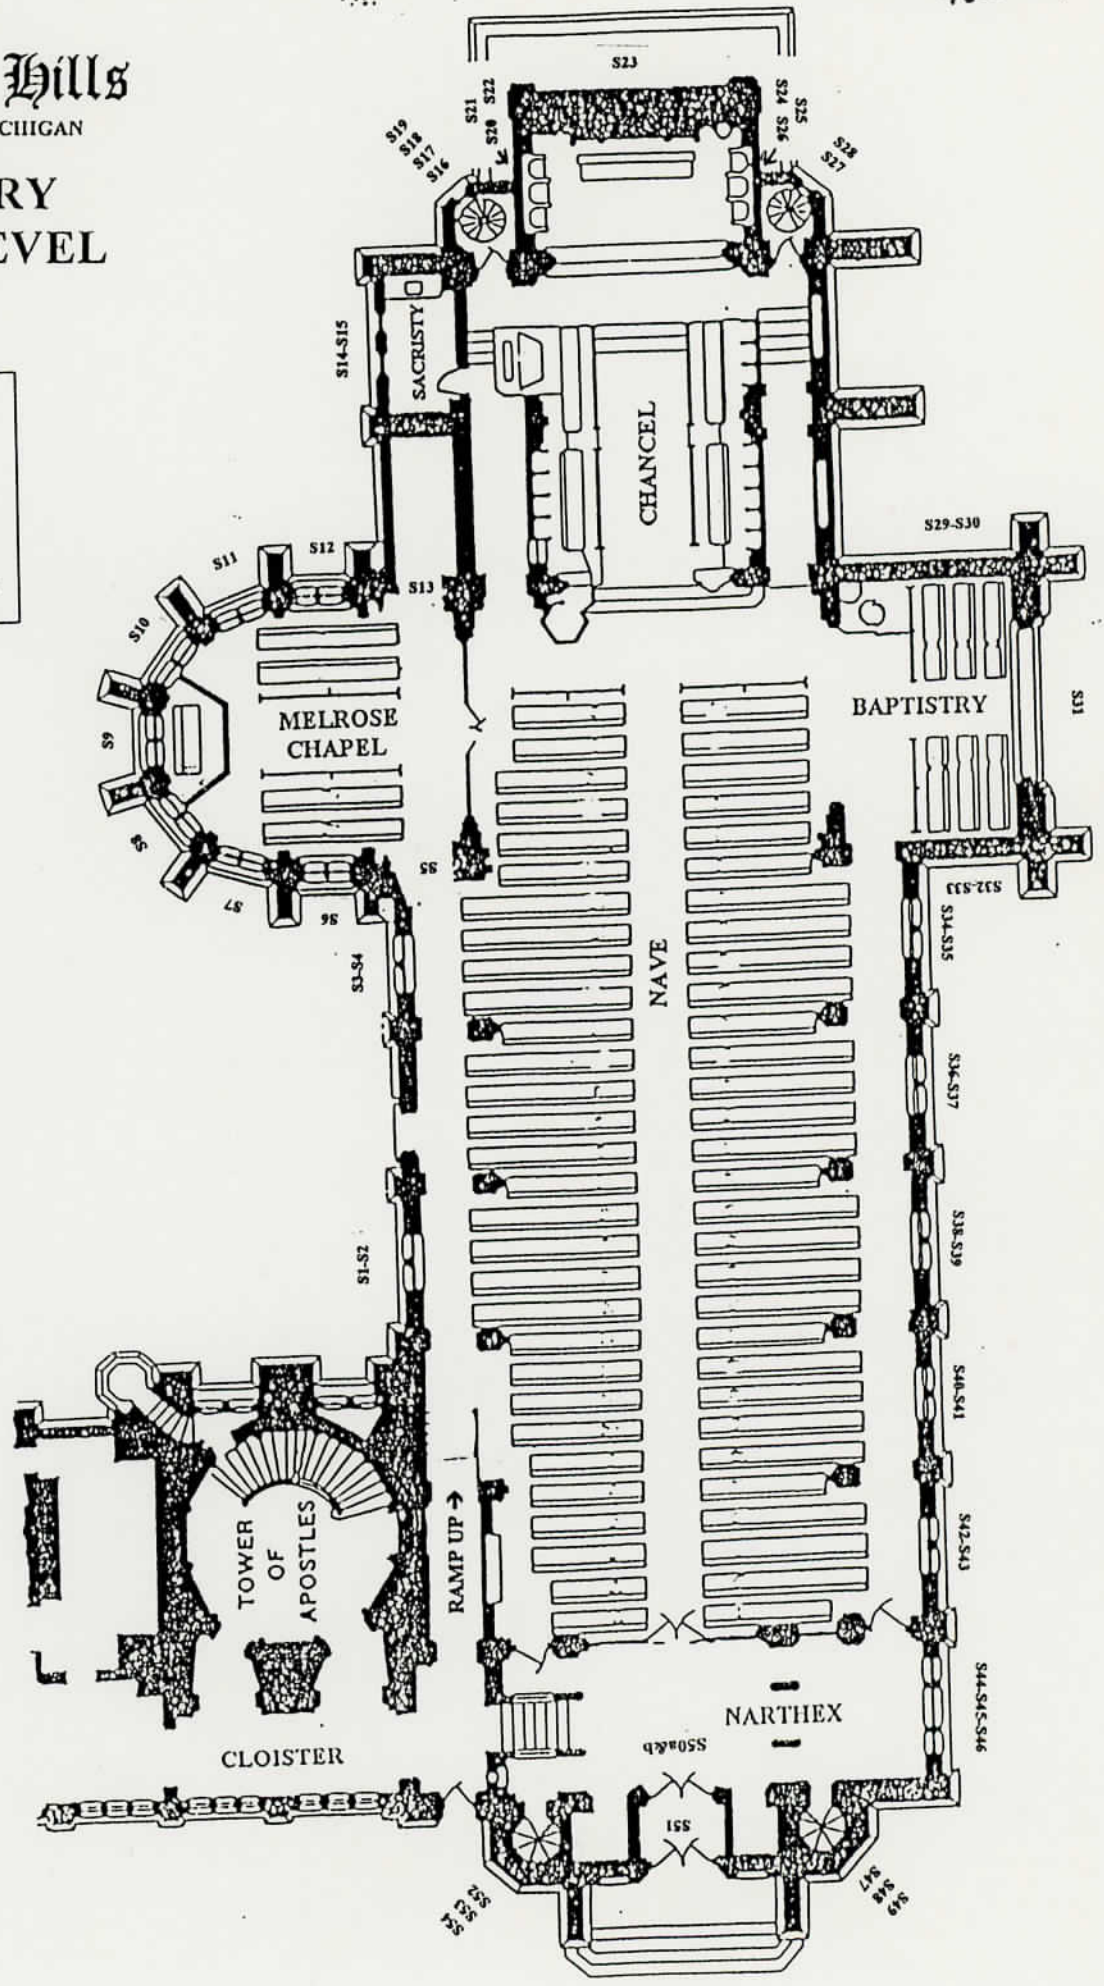

MS6C
98.0029

Kirk in the Hills

BLOOMFIELD HILLS, MICHIGAN

SANCTUARY GROUND LEVEL

- LEGEND**
- A - Abbey
 - B - Balcony
 - C - Cloister
 - G - Galilee
 - K - Kirk House
 - N - Noah Chapel
 - R - Refectory
 - S - Sanctuary
 - T - Tower of the Apostles
 - Y - Youth Facility