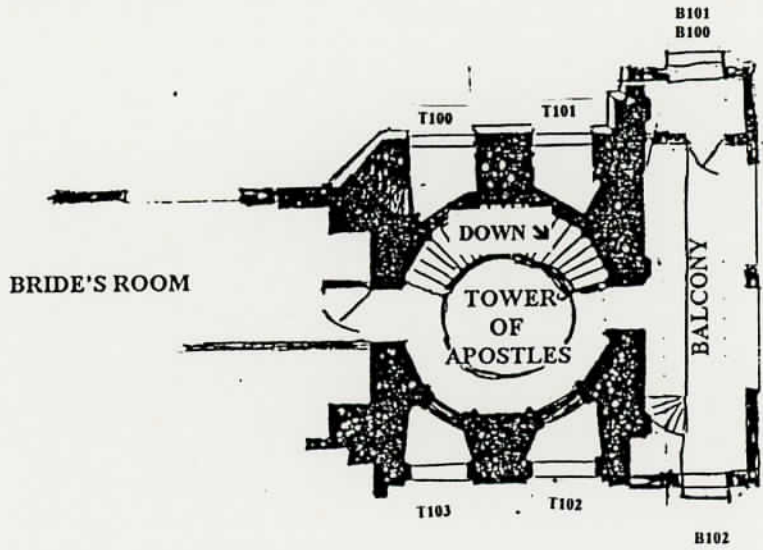

TOWER OF THE APOSTLES - SECOND FLOOR