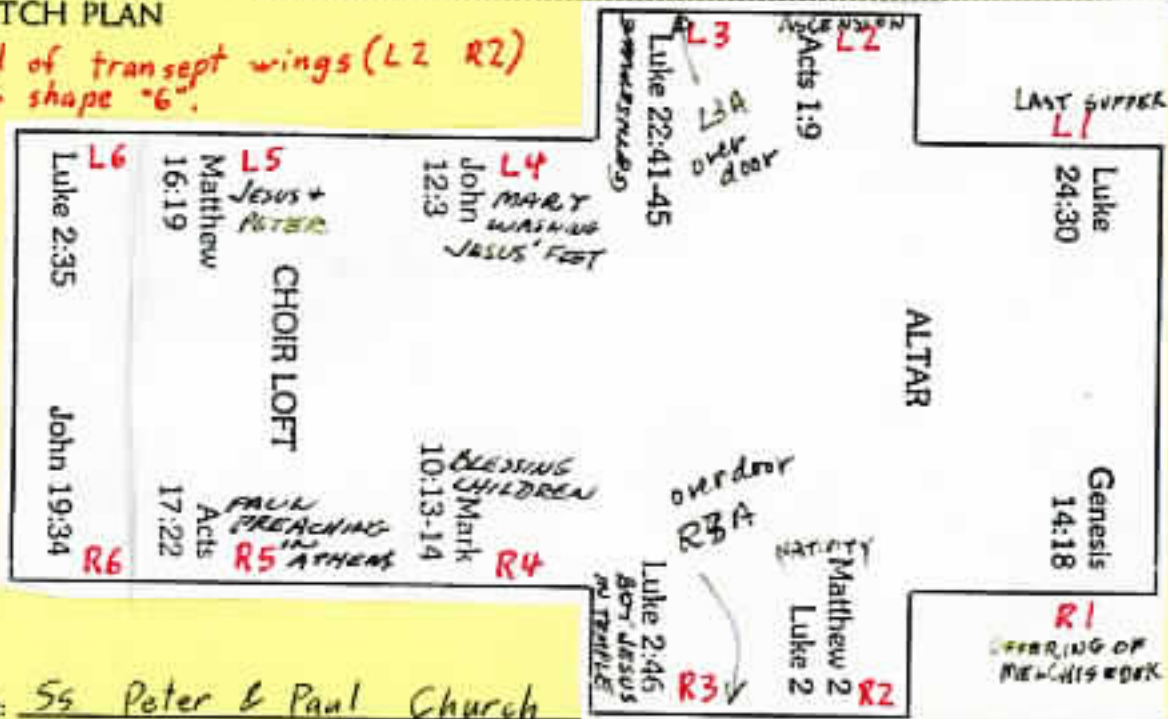

# BUILDING SKETCH PLAN

Windows at end of transept wings (L2 R2)  
are of window shape "6".

Others are "3".

Scriptural citations  
describe scenes.

Name of Building: Ss Peter & Paul Church