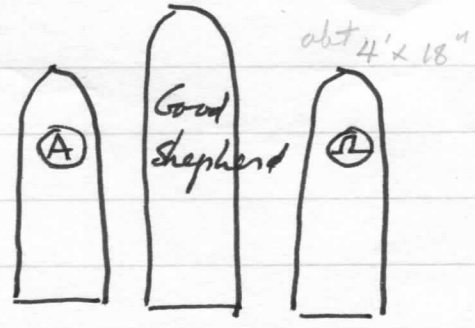

# Immanuel Lutheran

abt 5' x 18"

over altar - East side  
3 lancets

South Side <sup>parted</sup> - medallions in outer windows

- 1. Dove & font - middle of 3
- 2. Chalice "
- 3. Cross & Crown "

west entrance -

Rose window - Cross - 5' diam overall  
center circle 11 1/4"

north side

- 4 Hand of God - mid of 3
- 5 Lamb of God "
- 6 Dove descending "
- 7 Bible & Lamp "

go next Wednesday, Jan 21  
betw 8-12