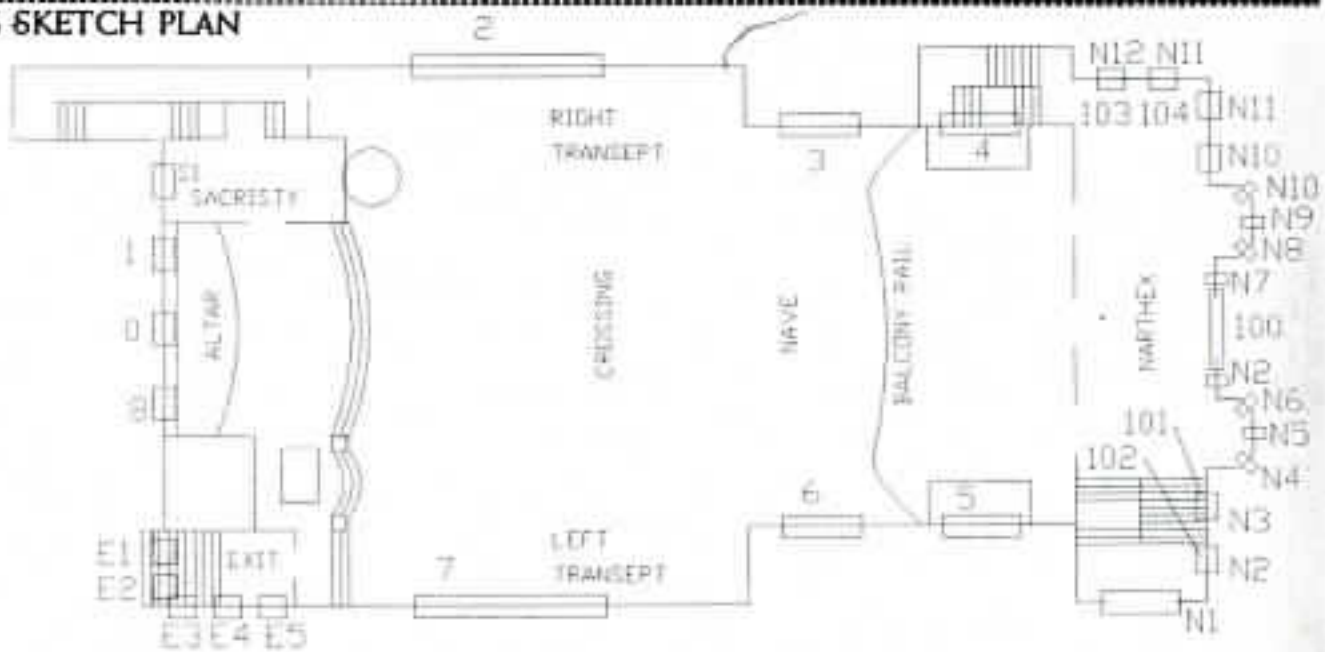

BUILDING SKETCH PLAN

WINDOW NUMBERING FOR EMANUEL FIRST EVANGELICAL LUTHERAN CHURCH