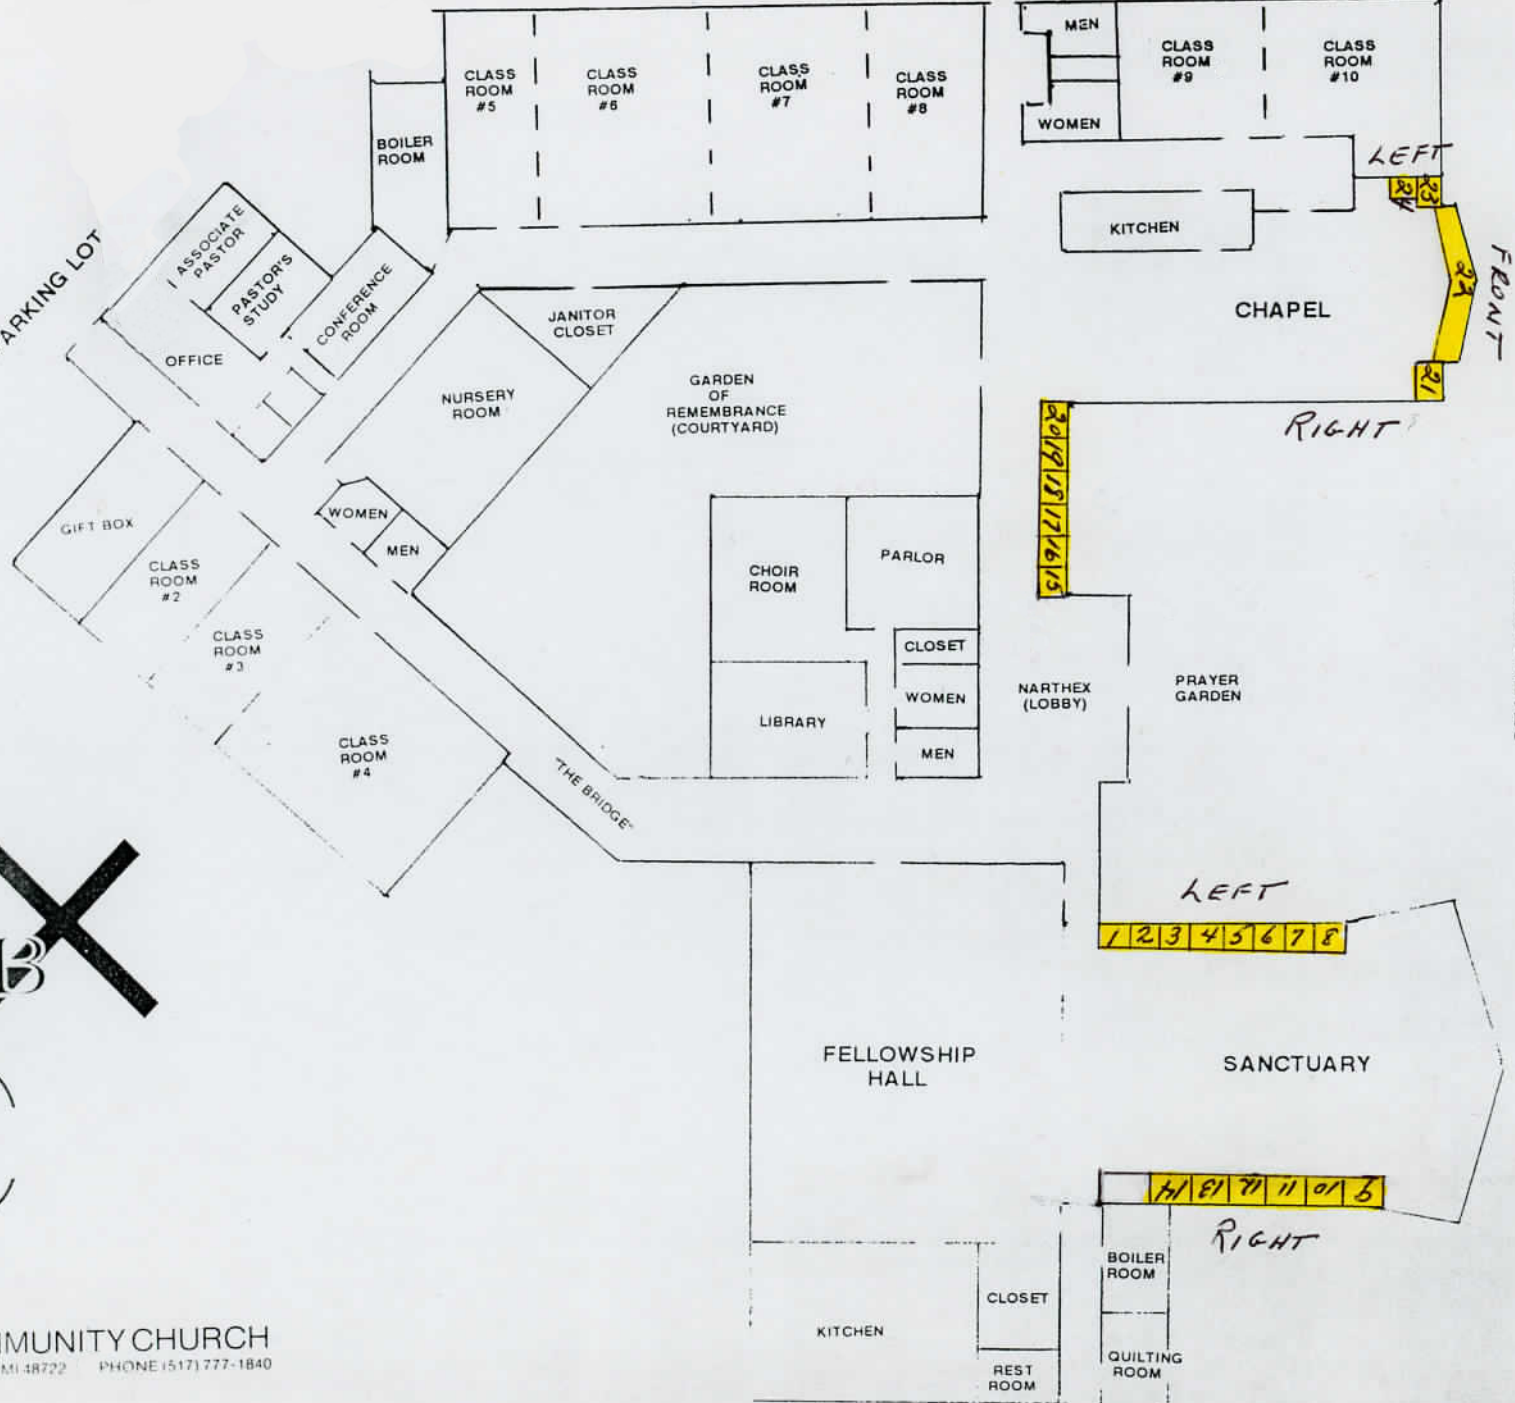

SHREVE DRIVE

PARKING LOT

BRIDGEPORT COMMUNITY CHURCH
 1821 STATE STREET BRIDGEPORT, MI 48722 PHONE (517) 777-1840

DRIVEWAY

STATE STREET

LEFT
 20
 19
 18
 17
 16
 15
 21
 22
 23
 FRONT
 RIGHT

LEFT
 1
 2
 3
 4
 5
 6
 7
 8

RIGHT
 11
 10
 9
 8