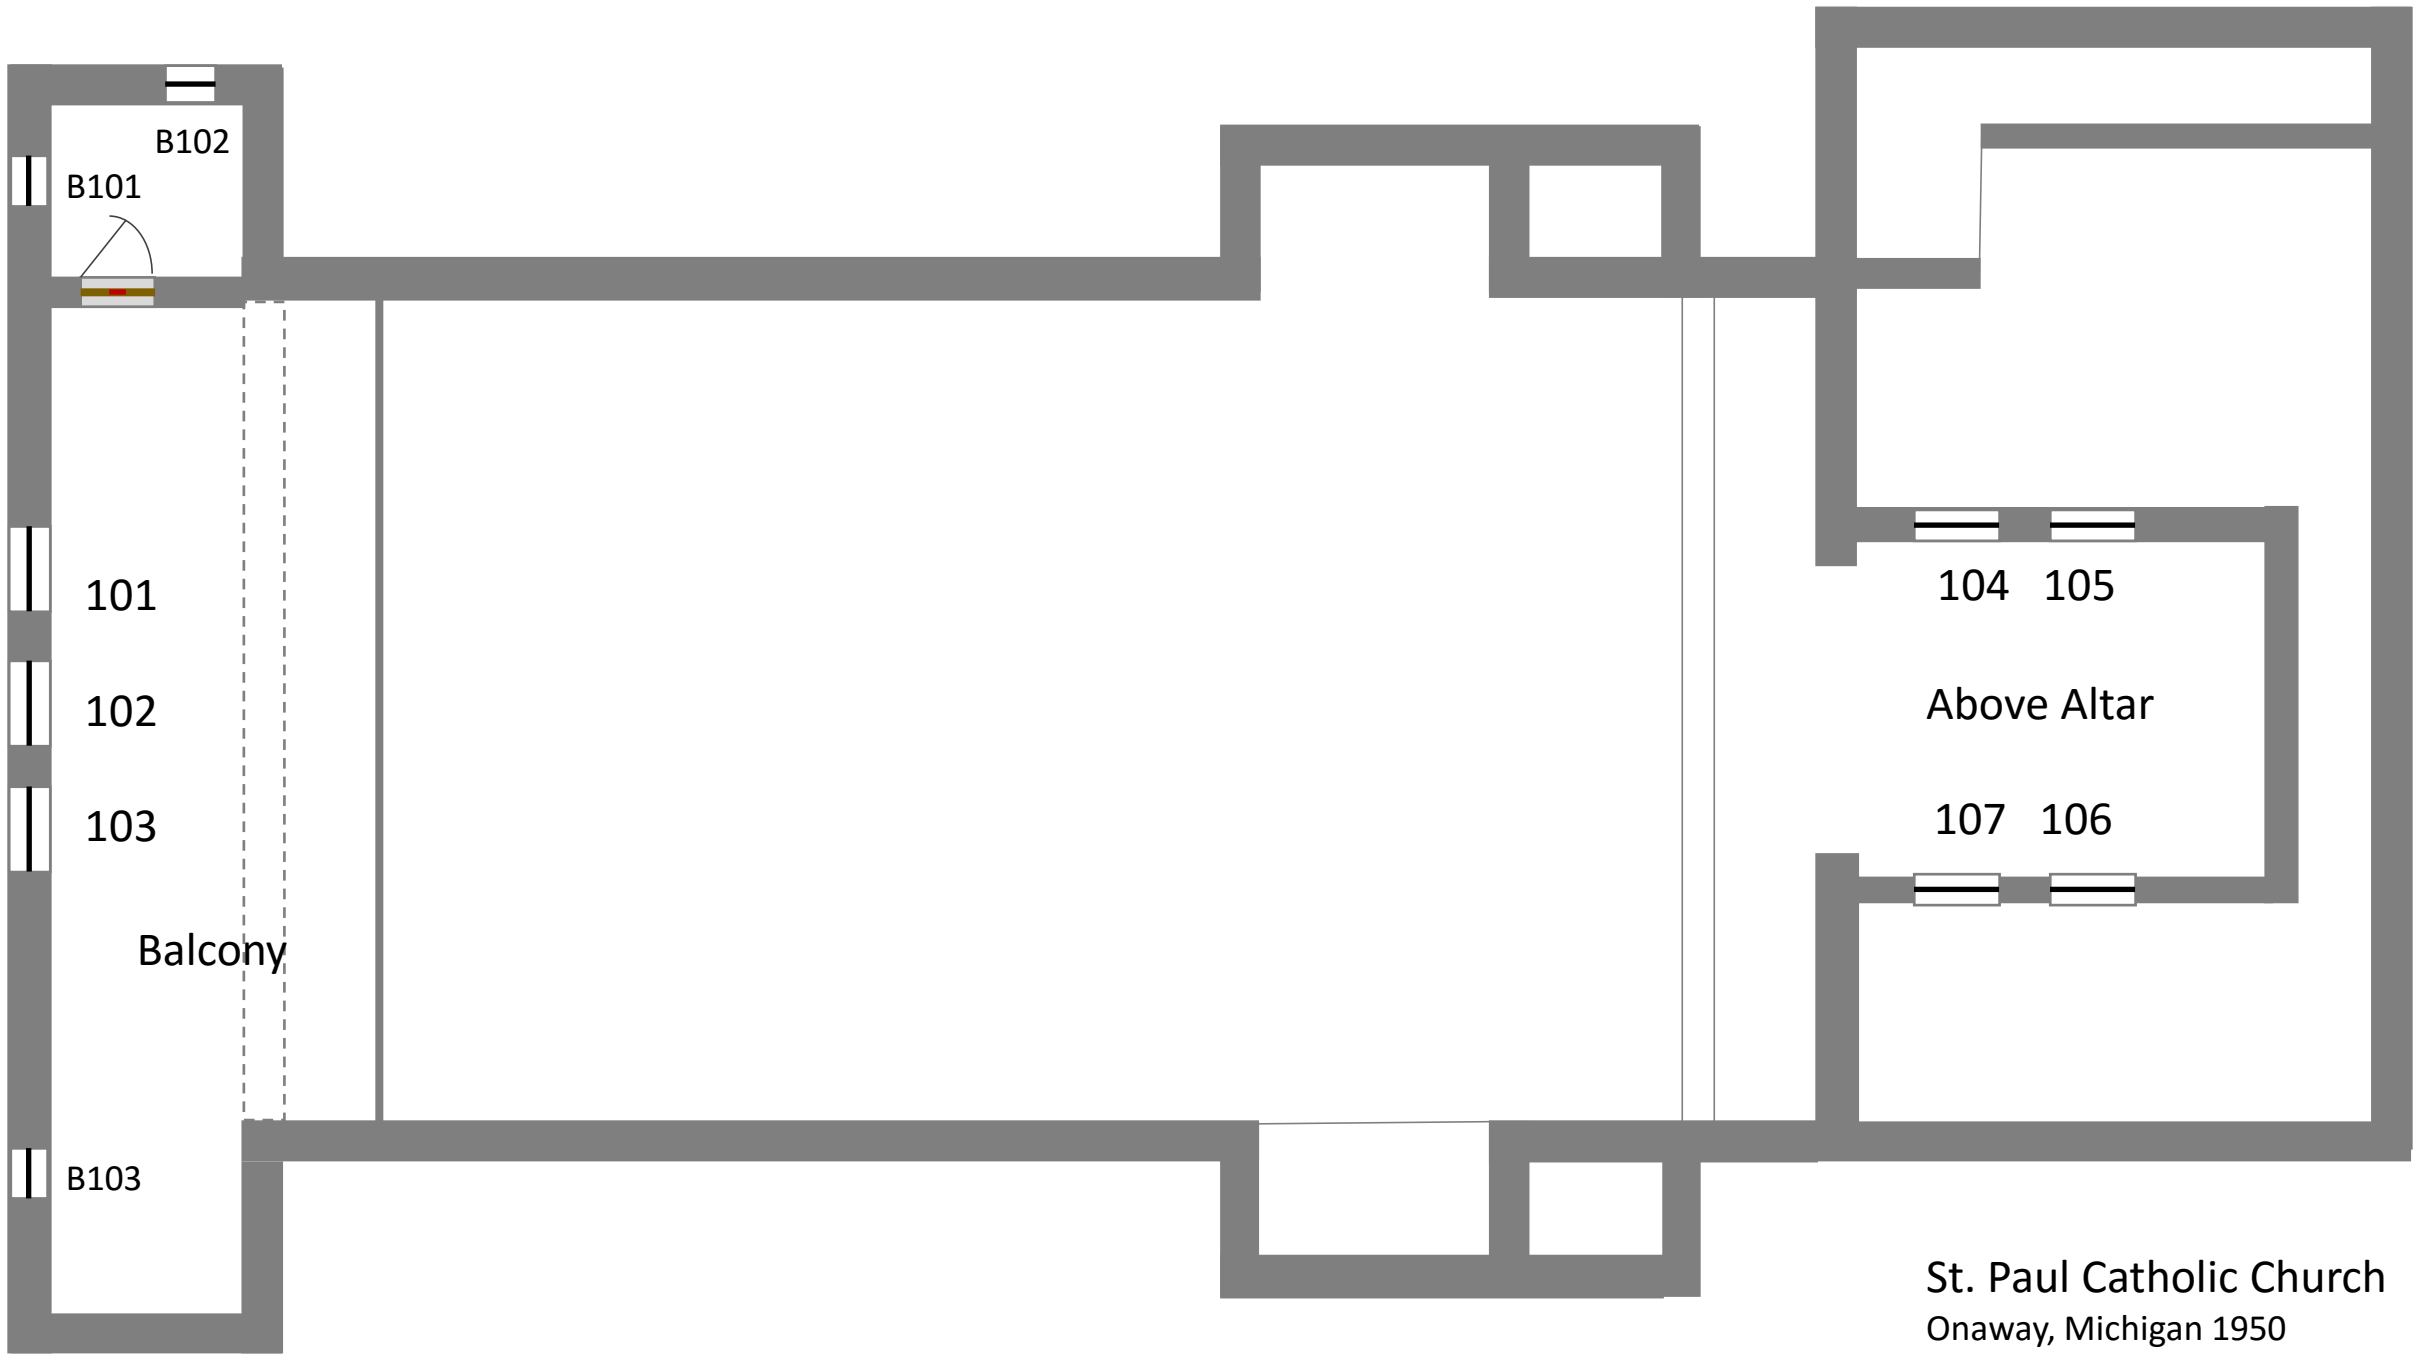

St. Paul Catholic Church
 Onaway, Michigan 1950
 Ground Floor Windows

B102

B101

101

102

103

Balcony

B103

104

105

Above Altar

107

106

St. Paul Catholic Church
Onaway, Michigan 1950
Upper Windows