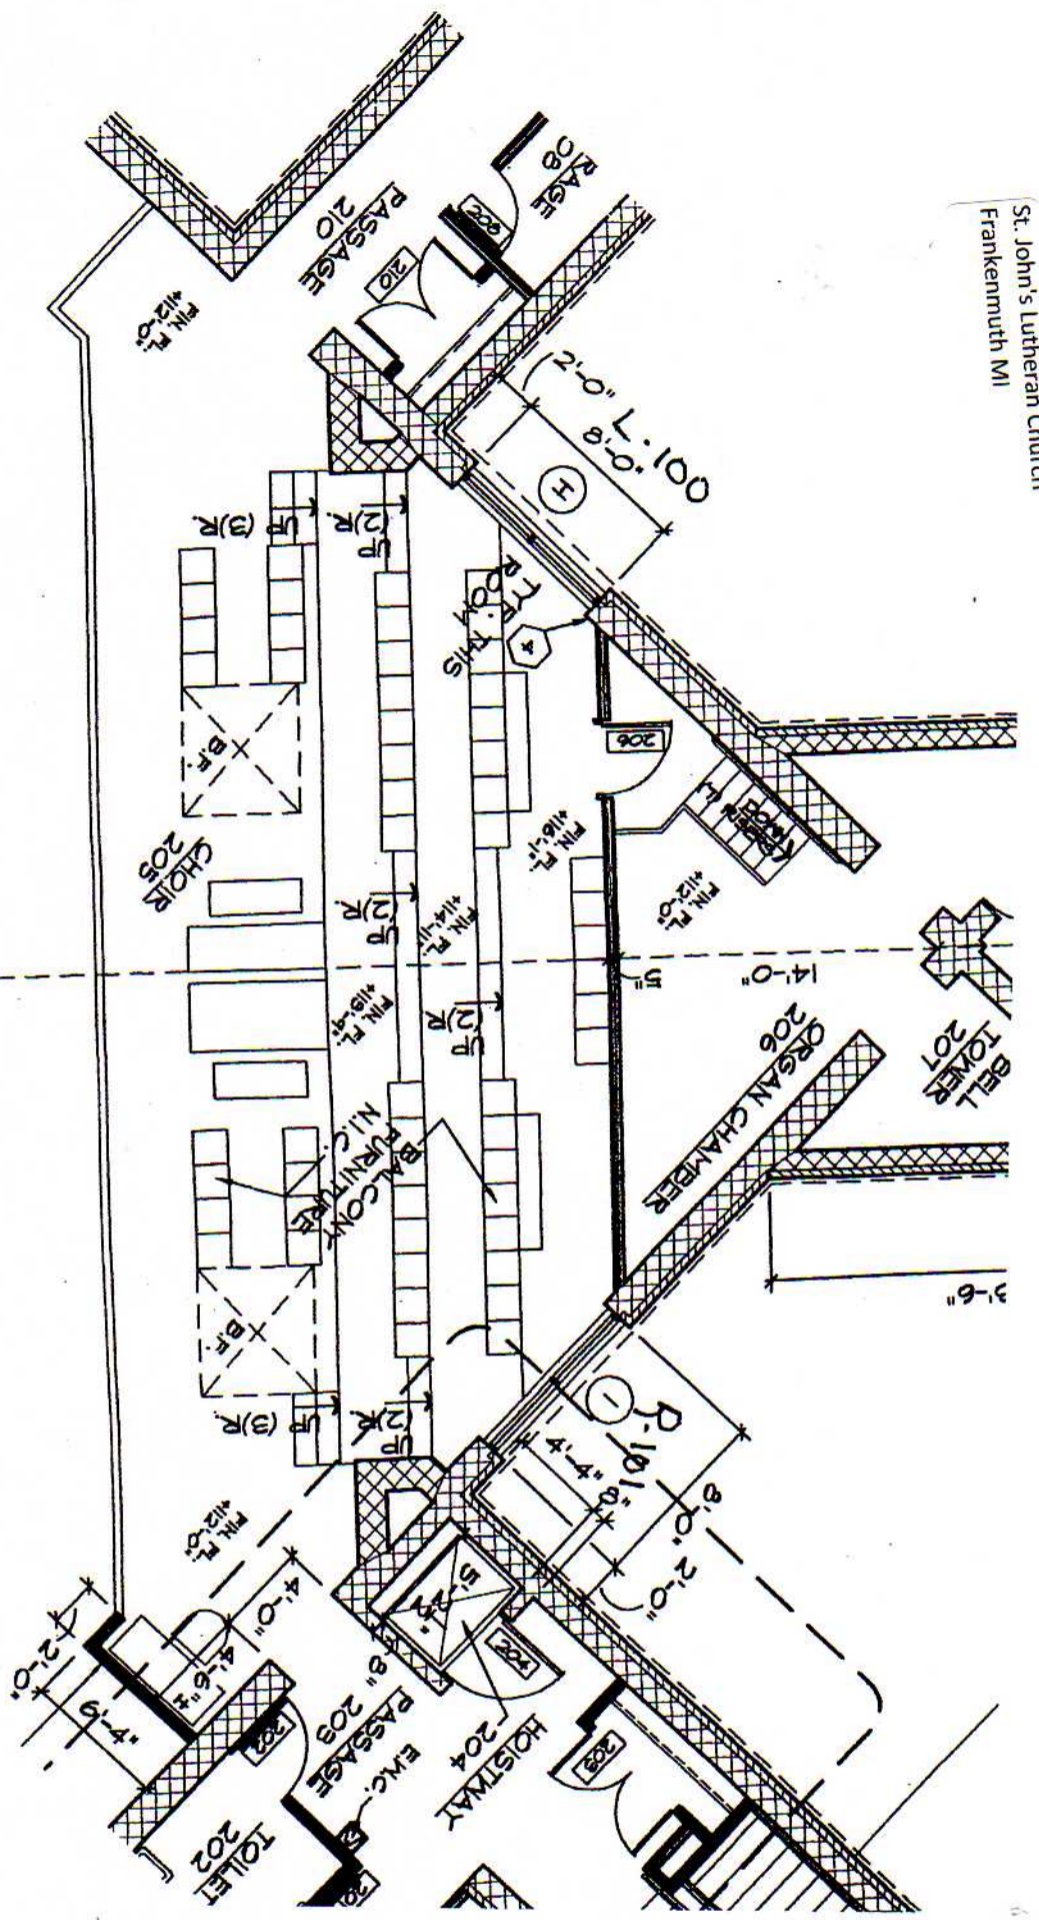

12 0010 21 79514

St. John's Lutheran Church
Frankenmuth MI

TOP

St. John's Lutheran Church
Frankenmuth MI

TDP

EXAC.

Balcony