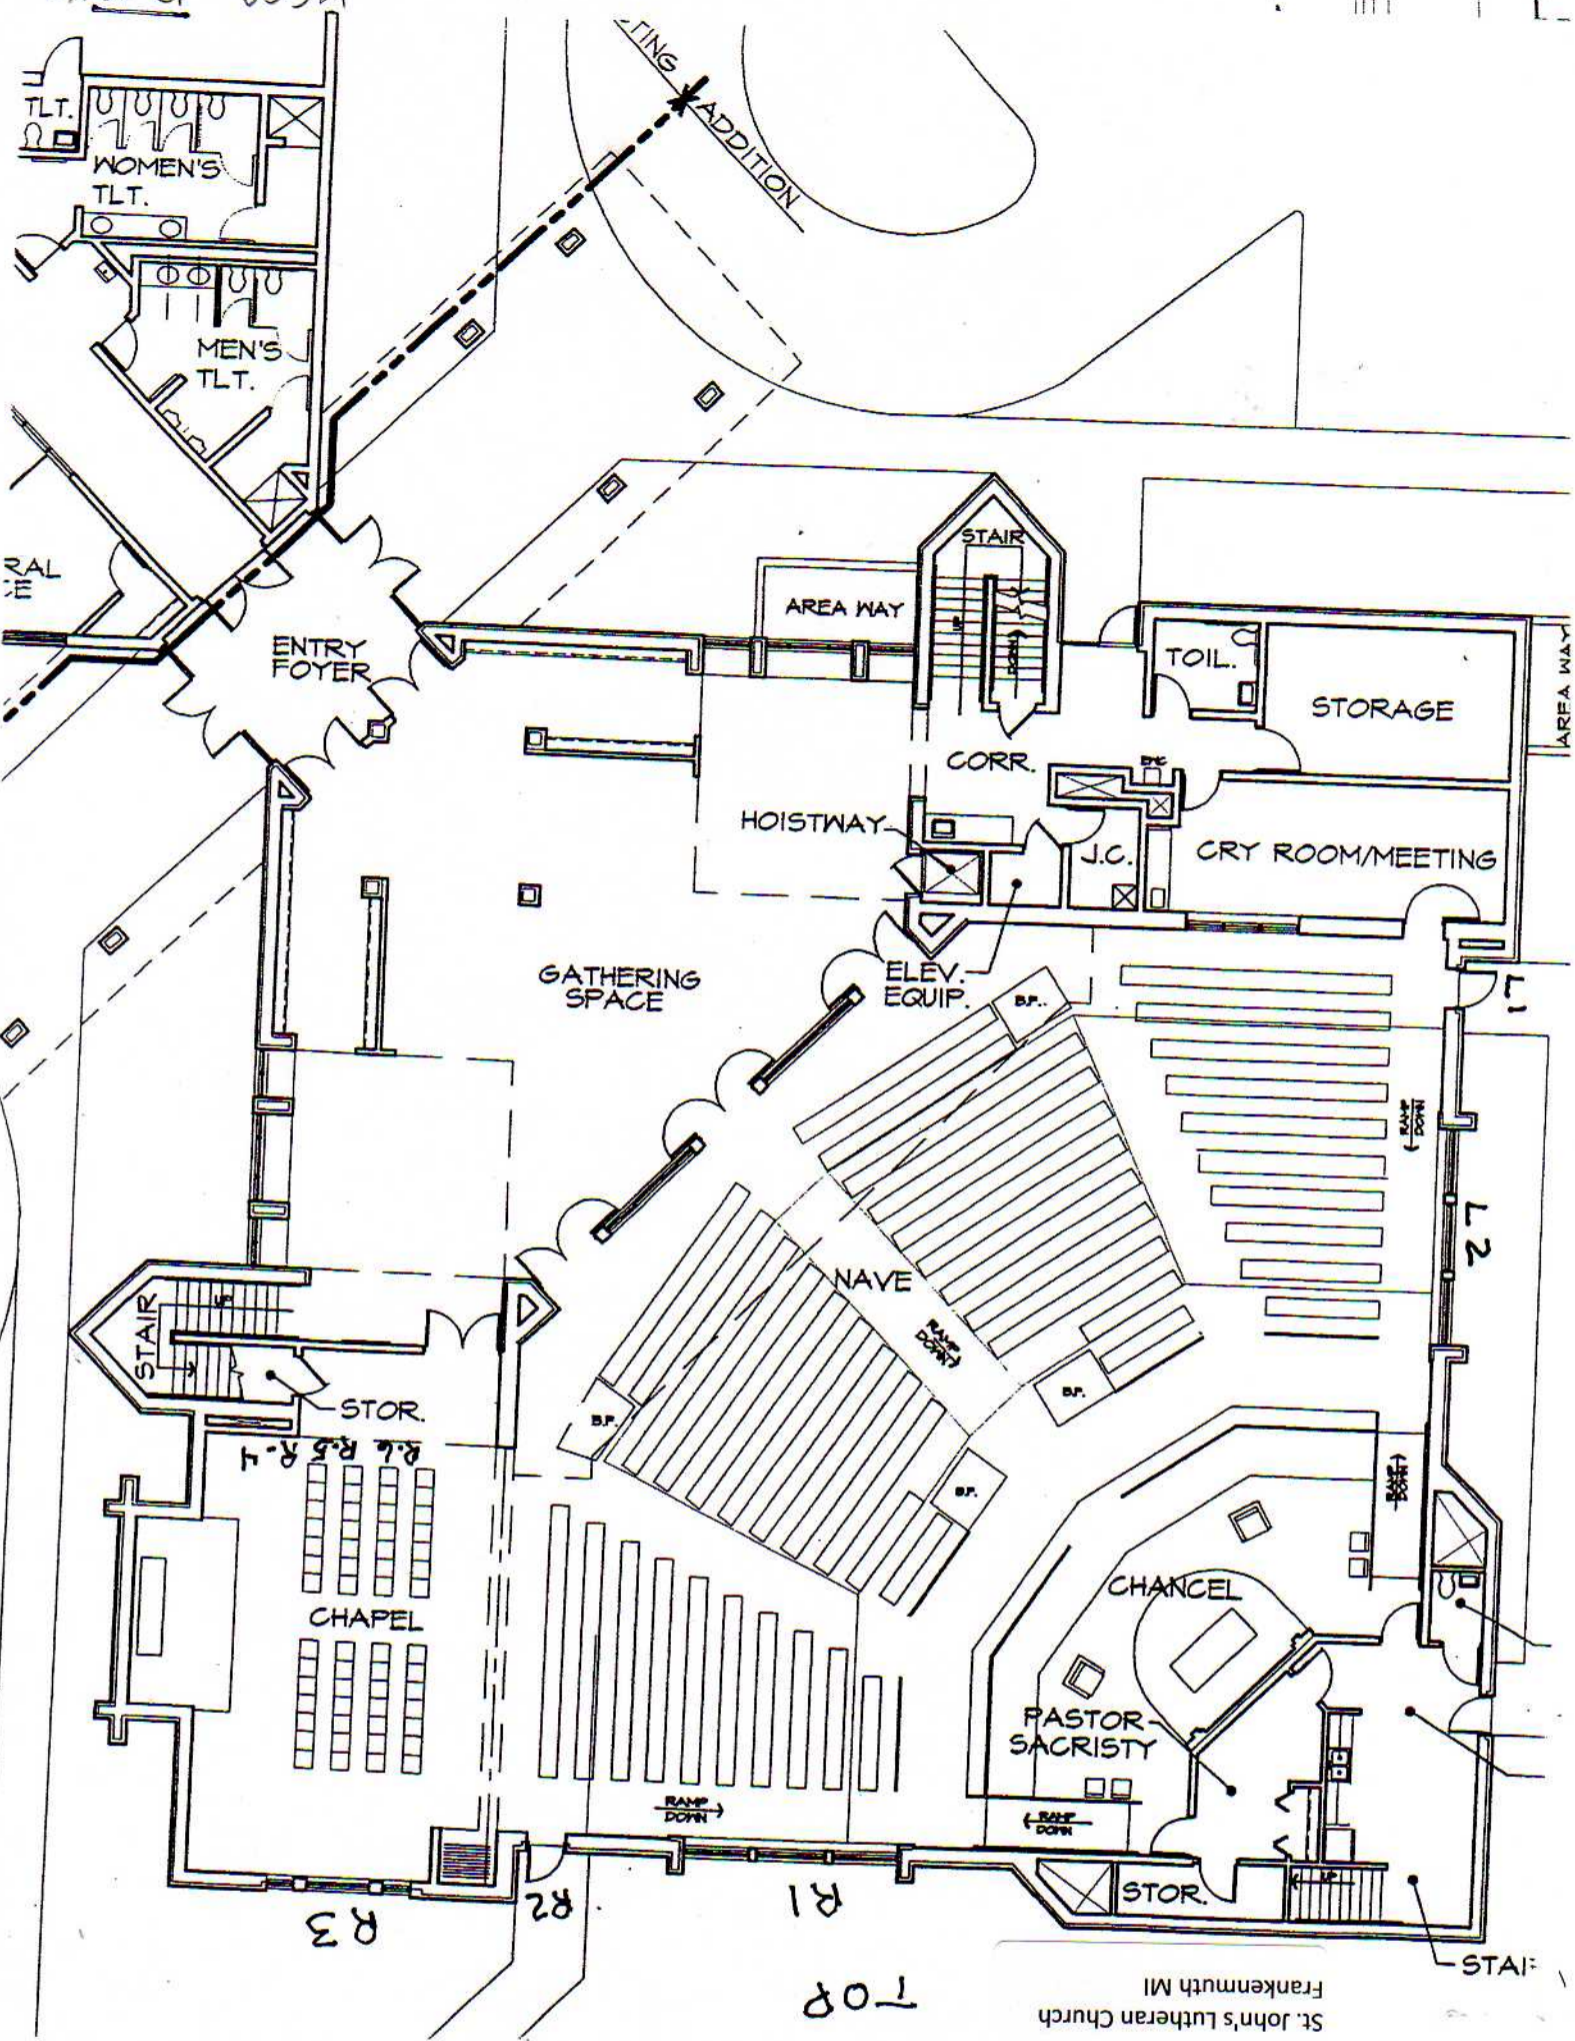

12 0010 21 79514

St. John's Lutheran Church
Frankenmuth MI

TOP

St. John's Lutheran Church
Frankenmuth MI

TDP

EXAC.

Balcony