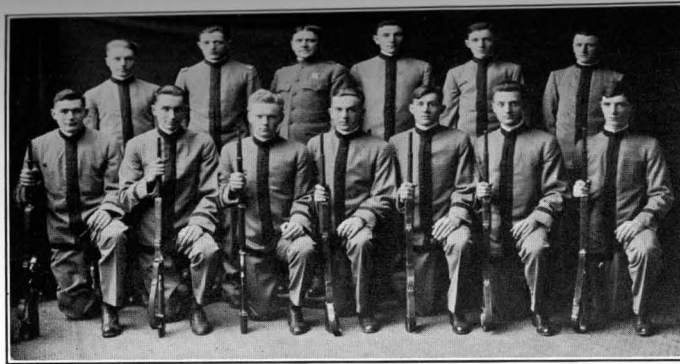

1915 AUGUST 1915

SUNDAY	1	8	15	22	29	-
MONDAY	2	9	16	23	30	-
TUESDAY	3	10	17	24	31	-
WEDNESDAY	4	11	18	25	-	-
THURSDAY	5	12	19	26	-	-
FRIDAY	6	13	20	27	-	-
SATURDAY	7	14	21	28	-	-

Rifle Team, College Champions of U. S.