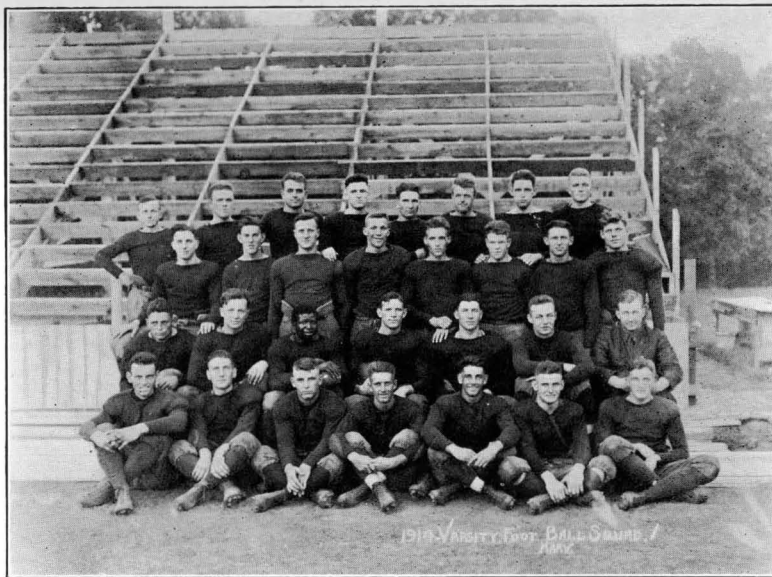

Football Team